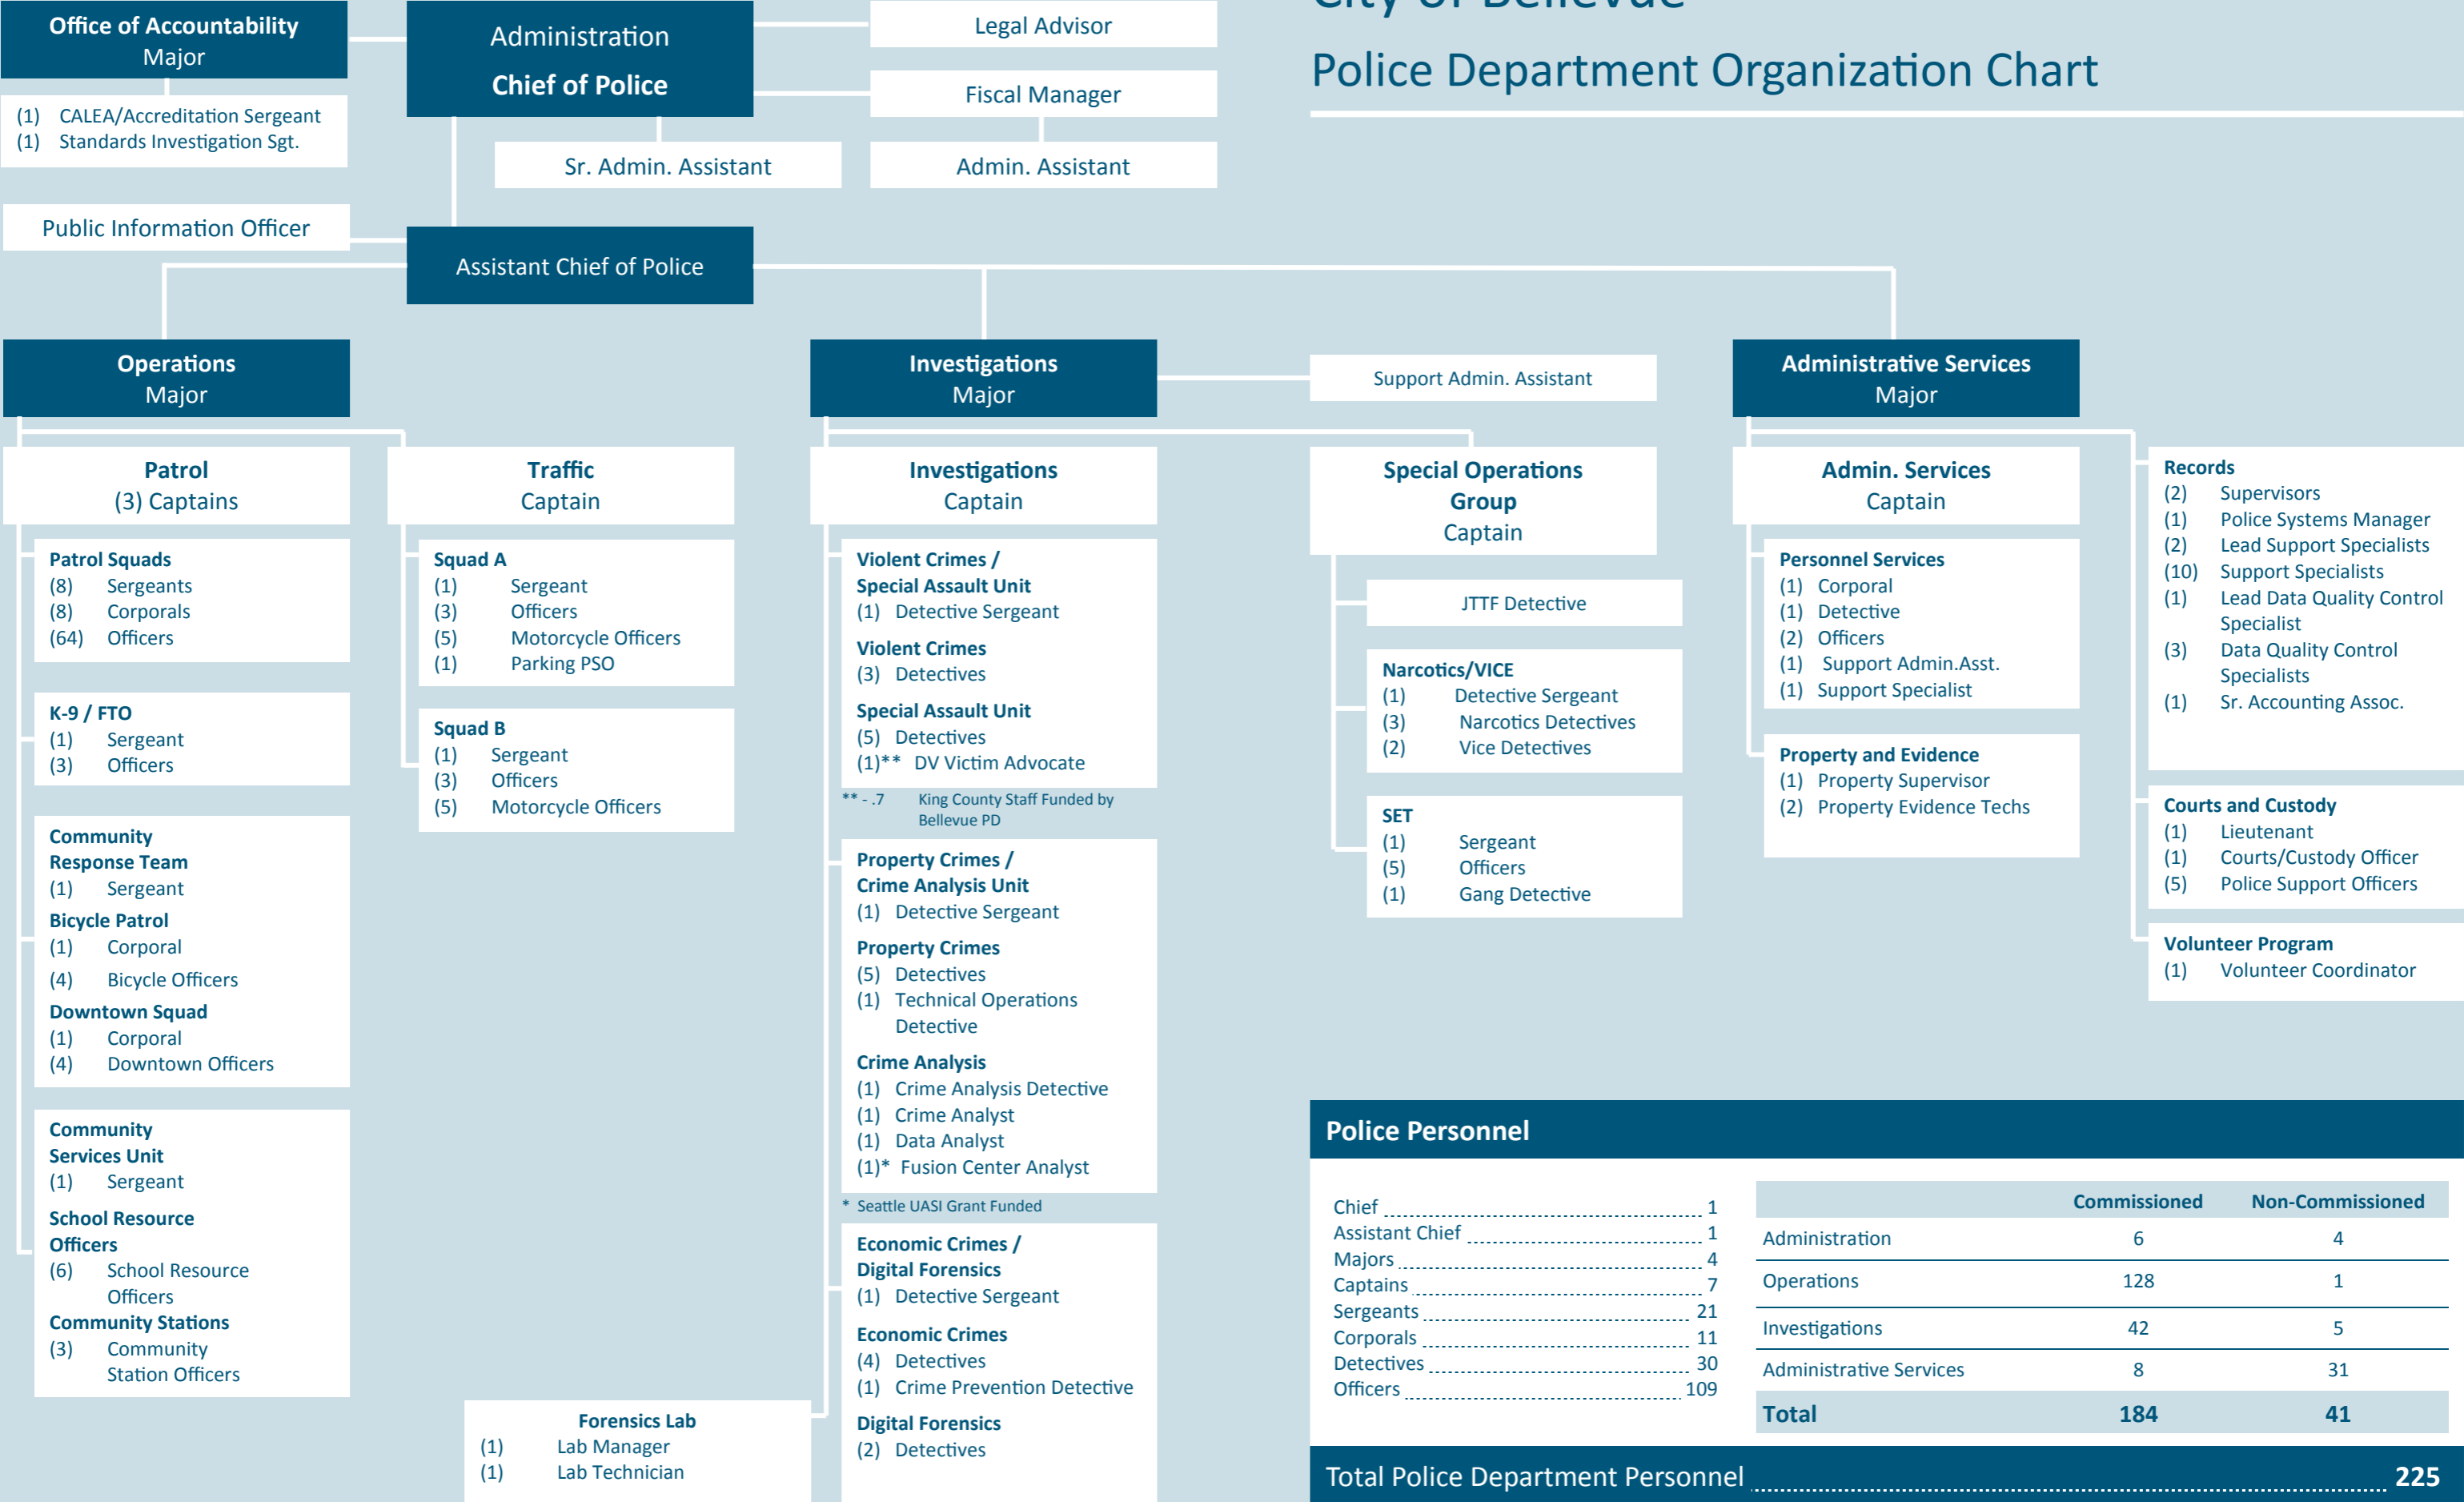

City of Bellevue

Police Department Organization Chart

Police Personnel		
	Commissioned	Non-Commissioned
Chief	1	
Assistant Chief	1	
Majors	4	
Captains	7	
Sergeants	21	
Corporals	11	
Detectives	30	
Officers	109	
Total	184	41

Total Police Department Personnel 225